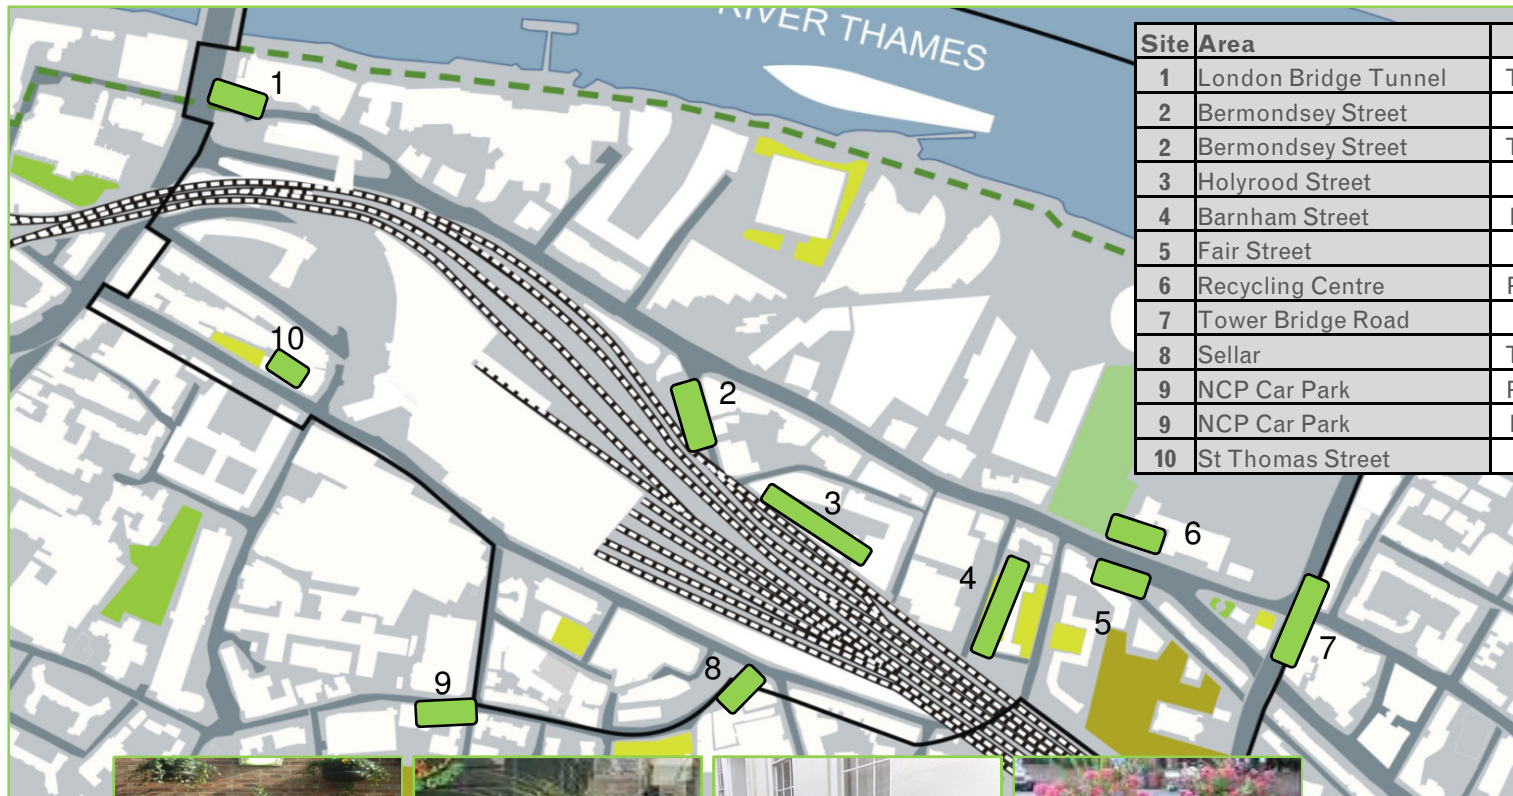

GREENING PROJECTS 2009/11

Site	Area	Type
1	London Bridge Tunnel	Troughs
2	Bermondsey Street	Boxes
2	Bermondsey Street	Troughs
3	Holyrood Street	Boxes
4	Barnham Street	Baskets
5	Fair Street	Boxes
6	Recycling Centre	Planters
7	Tower Bridge Road	Barrier
8	Sellar	Troughs
9	NCP Car Park	Planting
9	NCP Car Park	Baskets
10	St Thomas Street	Boxes

Planters

Troughs

Boxes

Barriers